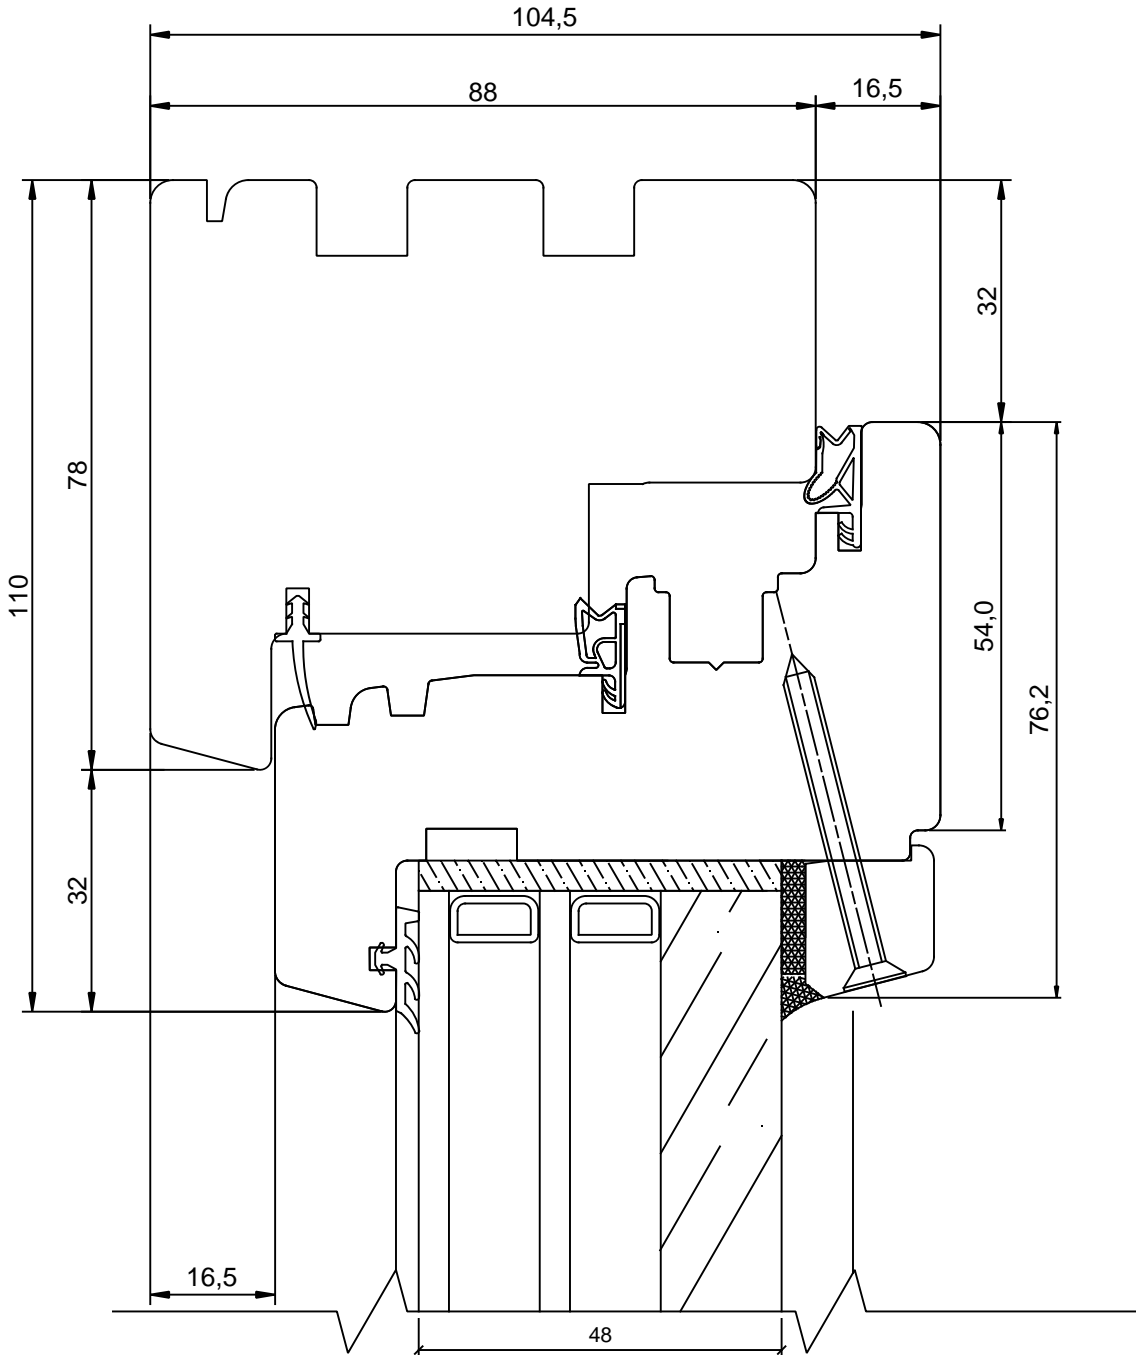

TOOTMINE.

Viking Window AS
Mäo, Järvamaa 72751 tlf.372 38 48 900

VIKING DK88 EI30 OPENABLE
FIREGUARD WINDOW
HEAD & JAMB

JOONISE NR:
DK88TT.2.01

KUUPÄEV: 16.06.15 VJ.

MÕÖT: 1:1

REVISION A:

REVISION B:

REVISION C:

KINNITATUD:

RN.

MANUFACTURER HAS RESERVED THE RIGHT TO MAKE CHANGES