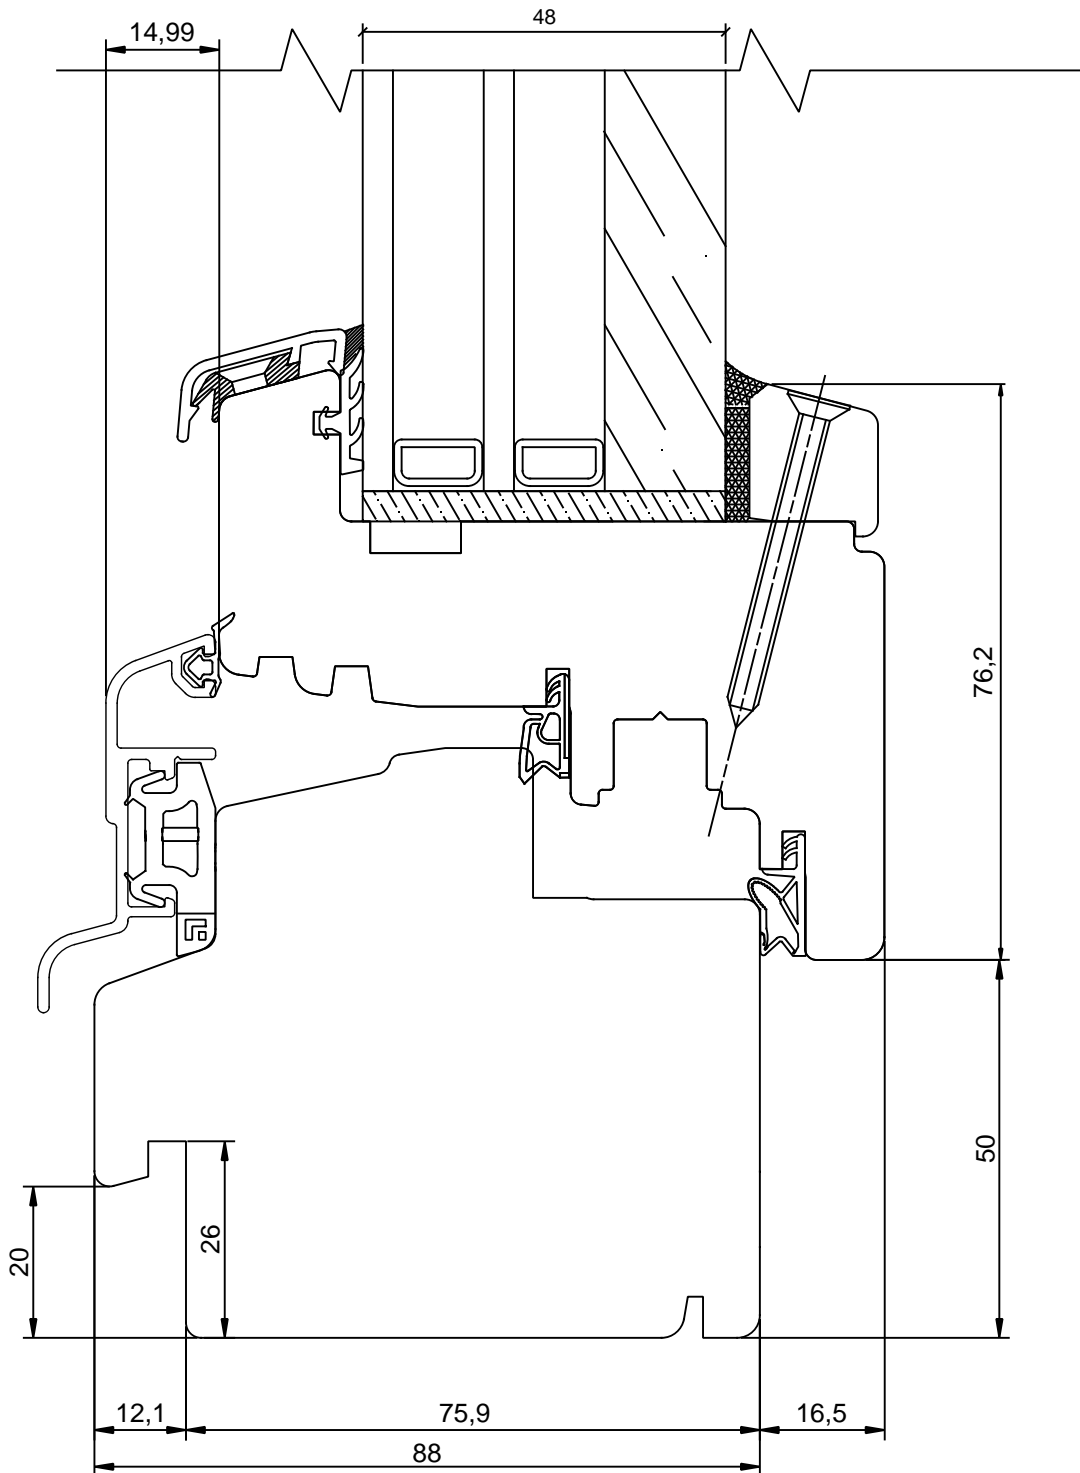

REVISION C:

KINNITATUD:

RN.

MANUFACTURER HAS RESERVED THE RIGHT TO MAKE CHANGES

TOOTMINE.

Viking Window AS  
Mäo, Järvamaa 72751 tlf.372 38 48 900

VIKING DK88 EI30 OPENABLE  
FIREGUARD WINDOW  
HEAD & JAMB

JOONISE NR:  
DK88TT.2.01